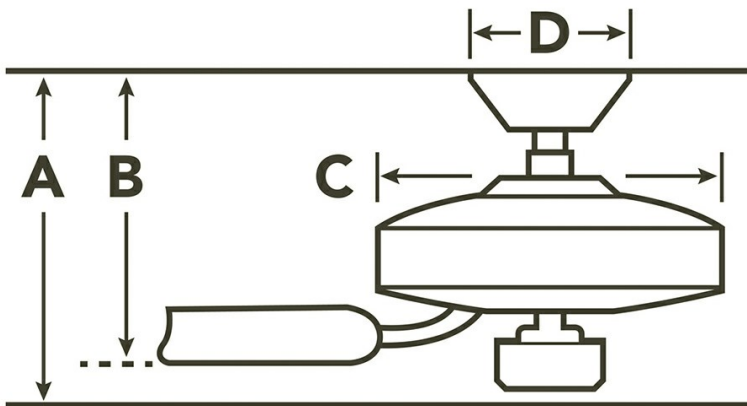

**Dimensions**

Downrod	A	B	C	D
1.00 OD X 8.00	15.00	12.25	7.50	5.25

**Specifications**

Number of Blades	3
Blades Included	Yes
Blade Pitch	6.5 Degrees
Blade Sweep	56"
Blades Reversible	No
Blade Material	Steel
Optional Blades Available	No
Downrod 1	1.00 OD X 8.00
Primary Control System	4 Speed Wall Slide Control - In project applications using multiple ceiling fans, alternative remote controls may be required. Please contact Kichler Advanced Product Solutions at 844-542-4537 to confirm your project requirements.
Remote Included	No
Wall Control Included	Yes
Low Ceiling Adaptable	No
Lead Wire Length	78.00"
Motor Size	188MM X 20MM
Motor Type	AC INDUCTION